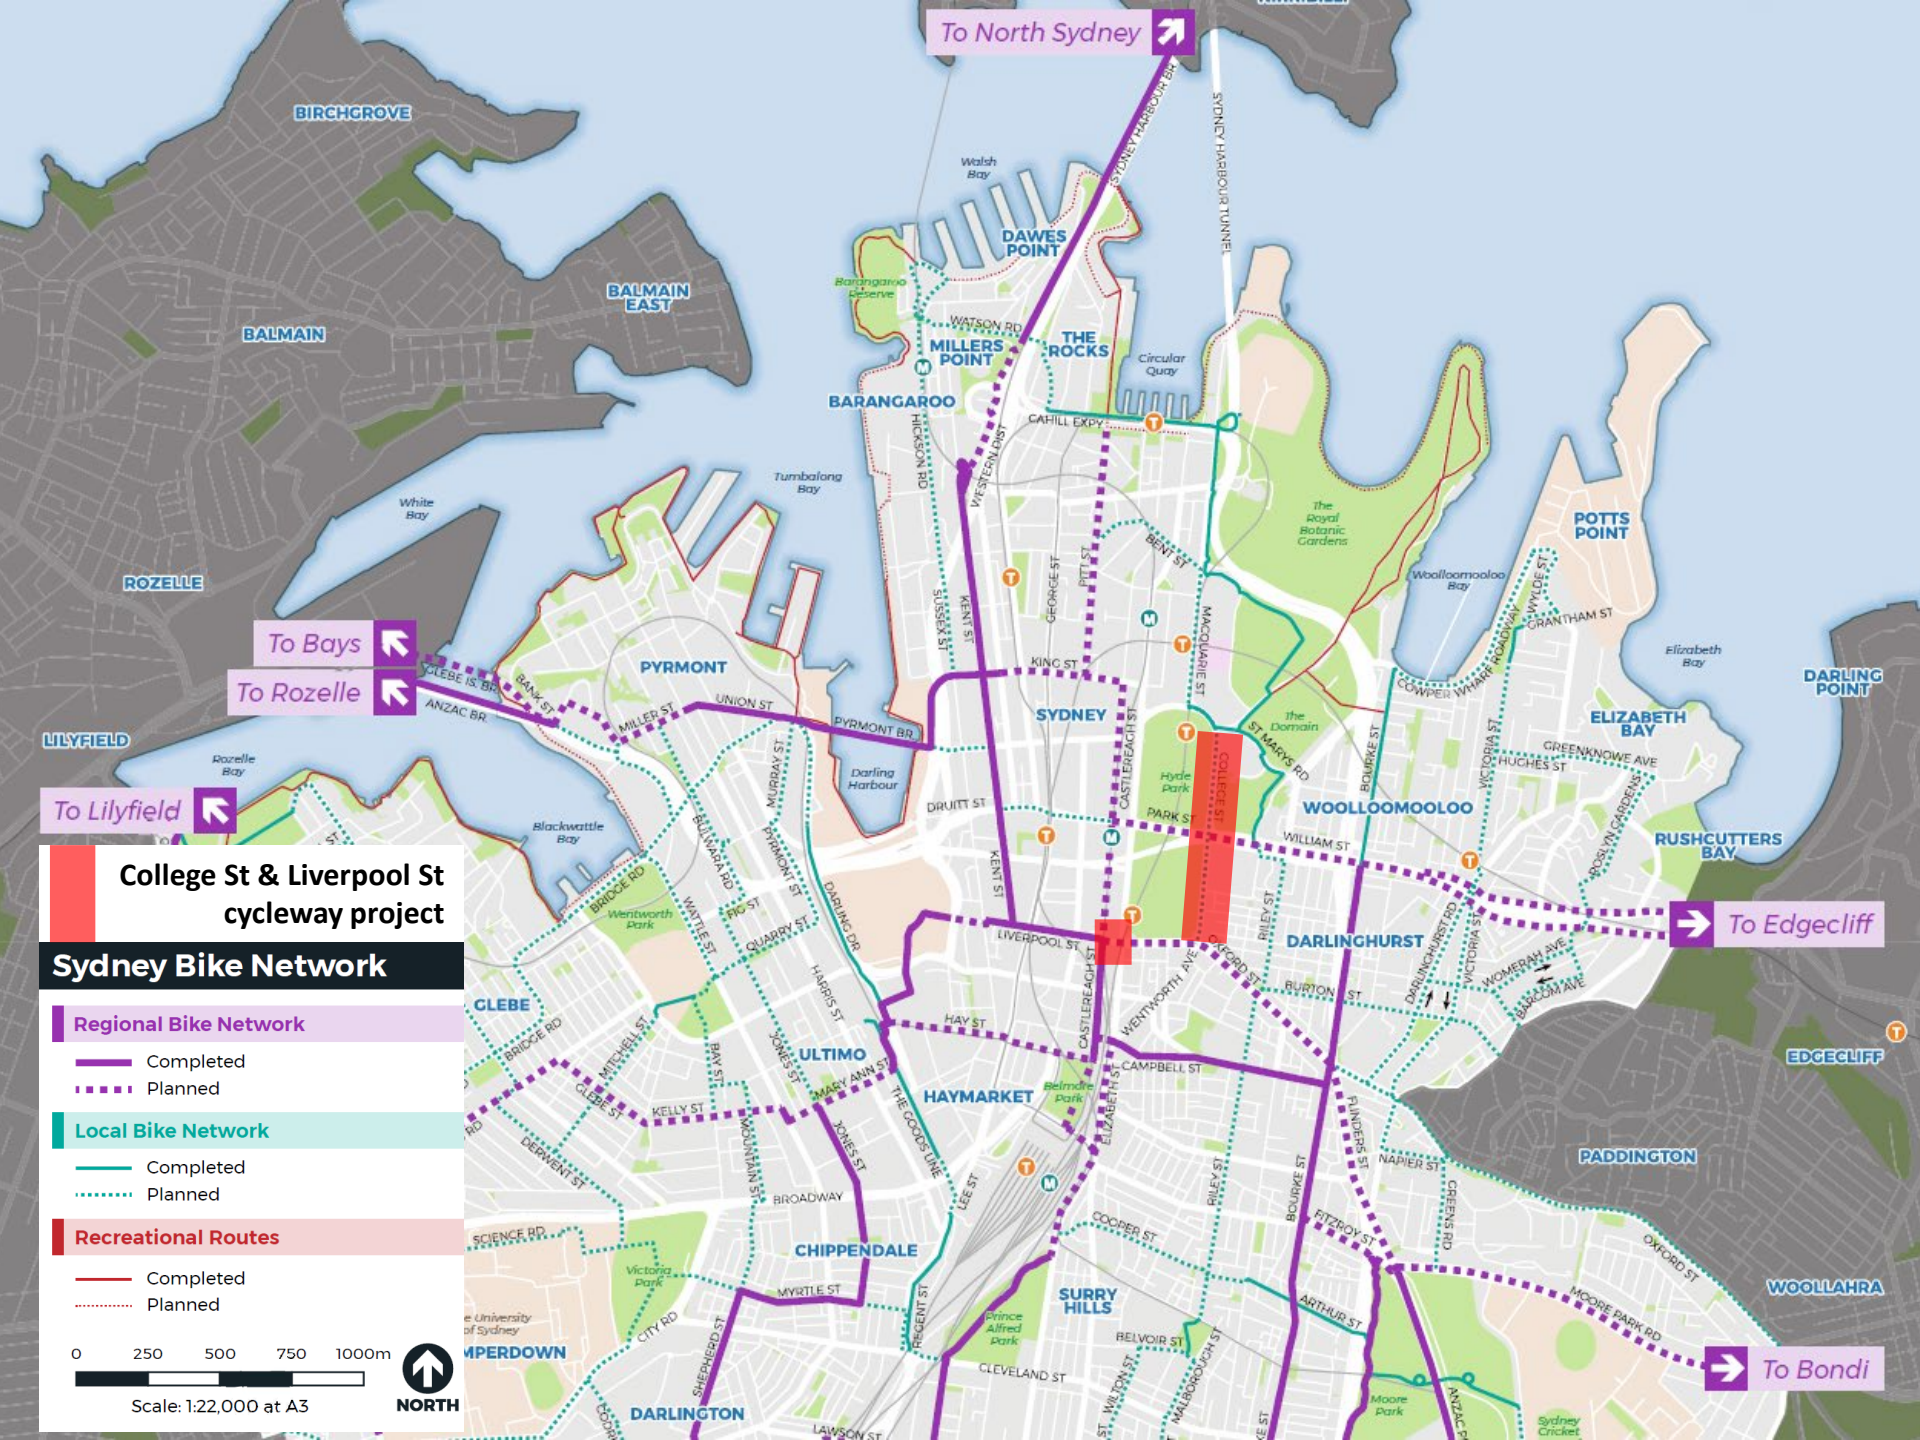

Attachment A

Sydney Bike Network Map

College St & Liverpool St cycleway project

Sydney Bike Network

- Regional Bike Network**
 - Completed
 - Planned
- Local Bike Network**
 - Completed
 - Planned
- Recreational Routes**
 - Completed
 - Planned

0 250 500 750 1000m

Scale: 1:22,000 at A3

NORTH